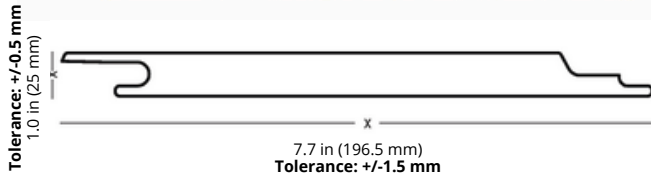

# Gap Siding US31

## AVAILABLE LENGTHS

12' & 16'