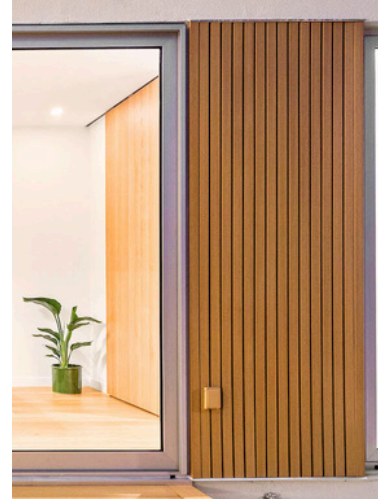

STANDARD COLOURS

NEWTECHWOOD
The Smart Green Choice

Made from 95% recycled materials

Sustainable

Maintenance-free

Fade resistant

UV protection

25 years warranty

PDF FILE
INSTALLATION GUIDE
horizontal

PDF FILE
INSTALLATION GUIDE
vertical

WEBPAGE
UH58 SPECS

CONTACT US

TEL: (1) 866.689-2262
INFO@NTWCANADA.CA

newtechwood.ca