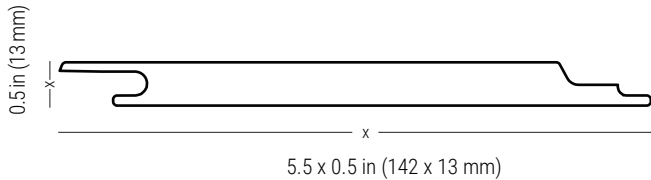

Gap Siding US31

AVAILABLE LENGTHS

12' & 16'

BOARD COVERAGE

12' = 5.00 sq.ft.
16' = 6.67 sq.ft.

WEIGHT

1.31 lbs/ In.ft.
3.14 lbs/ sq.ft.