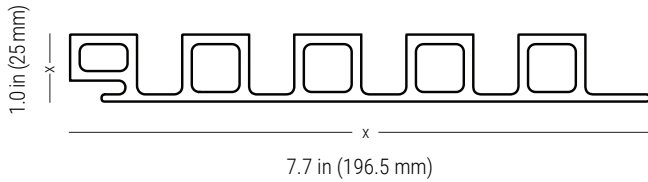

Norwegian Siding UH61

The original
**FLUTED
SIDING**

AVAILABLE LENGTHS

12' & 16'

BOARD COVERAGE

12' = 7.25 sq.ft.
16' = 9.67 sq.ft.

WEIGHT

1.88 lbs/ In.ft.
3.00 lbs/ sq.ft.

DESIGNED TO BE INSTALLED TOGETHER

End Trim
UH50

3.0 x 3.1 in
(75 x 77.5 mm)

16 FEET ONLY

Outside Corner
UH51

3.0 x 2.1 in
(75 x 54 mm)

16 FEET ONLY

Assorted colored screws
CS-100