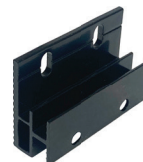

DESIGNED TO BE INSTALLED TOGETHER

End Trim
UH50

3.0 x 3.1 in
(75 x 77.5 mm)

16 FEET ONLY

Outside Corner
UH51

3.0 x 2.1 in
(75 x 54 mm)

16 FEET ONLY

Assorted colored screws
CS-100

8 x 2 in
(203.2 x 50.8 mm)

PACKS OF 100

GET THE E-SAMPLE

NewTechWood
CANADA

CLADDING ACCESSORIES

NewTechWood cladding is installed using a range of great accessories. Our AW08 and AW24 siding clips hold the boards in place and enable expansion and contraction movement. The AW02 clip provides additional support.

Cladding Clip
AW08

Material: Aluminum
BOXES OF 250

Cladding Starter Clip
AW02

Material: Aluminum
Length: 10'
SOLD BY UNIT

Cladding Clip
AW24
Material: Aluminum
BOXES OF 50

Cladding Plug
T7
Material: Rubber
BOXES OF 250