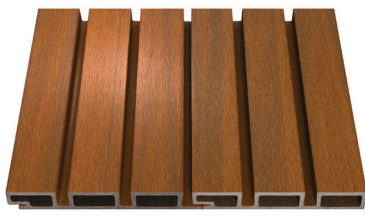

GET THE E-SAMPLE