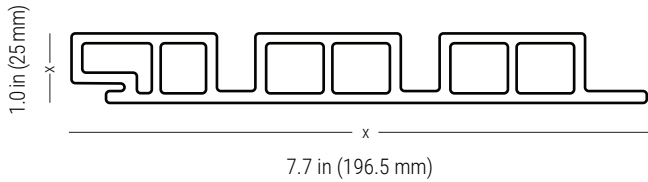

Belgian Siding UH58

The original
**FLUTED
SIDING**

AVAILABLE LENGTHS

12' & 16'

BOARD COVERAGE

12' = 7.25 sq.ft.
16' = 9.67 sq.ft.

WEIGHT

1.88lbs/ ln.ft.
2.22 lbs/ sq.ft.

DESIGNED TO BE INSTALLED TOGETHER

End Trim
UH59

3.5 x 2.1 in
(90 x 54 mm)

16 FEET ONLY

Outside Corner Trim
UH60

5 x 5 in
(127 x 127 mm)

16 FEET ONLY

Assorted colored screws
CS-100