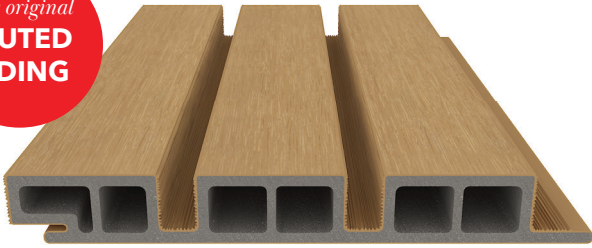

Belgian Siding UH58

The original
**FLUTED
SIDING**

AVAILABLE LENGTHS

12' & 16'

BOARD COVERAGE

12' = 7.25 sq.ft.
16' = 9.67 sq.ft.

WEIGHT

1.88lbs/ ln.ft.
2.22 lbs/ sq.ft.

DESIGNED TO BE INSTALLED TOGETHER

End Trim
UH59

3.5 x 2.1 in
(90 x 54 mm)

16 FEET ONLY

Outside Corner Trim
UH60

5 x 5 in
(127 x 127 mm)

16 FEET ONLY

Assorted colored screws
CS-100

8 x 2 in
(203.2 x 50.8 mm)

PACKS OF 100

GET THE E-SAMPLE

NewTechWood

CANADA

CLADDING ACCESSORIES

NewTechWood cladding is installed using a range of great accessories. Our AW08 and AW24 siding clips hold the boards in place and enable expansion and contraction movement. The AW02 clip provides additional support.