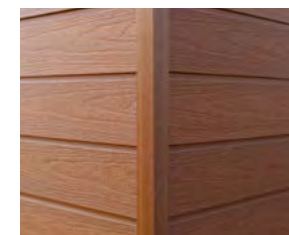

Outside Corner Trim