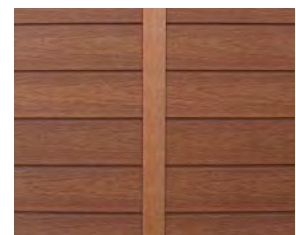

F Trim
US44
47.5 x 45.5 mm (1.9 x 1.8 in)

Transition Trim
US45
79 x 27 mm (3.1 x 1.1 in)

Inside Corner Trim

Outside Corner Trim

F Trim

Transition Trim

Profile UH61
Teak

CLADDING ACCESSORIES