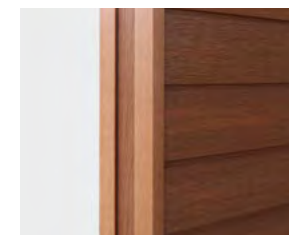

F Trim
US44
47.5 x 45.5 mm (1.9 x 1.8 in)

Transition Trim
US45
79 x 27 mm (3.1 x 1.1 in)

Inside Corner Trim

Outside Corner Trim

F Trim

Transition Trim

Profile UH61
Teak

CLADDING ACCESSORIES