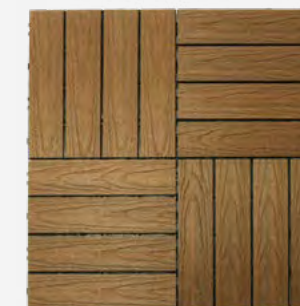

600 x 300 mm (23.6 x 11.8 in)

900 x 300 mm (35.4 x 11.8 in)

FLEXIBLE LOCKING SYSTEM

Capped Composite Deck Tile Pre-assembled on a Interlocking base

Stainless steel screw for zero corrosion

Striking color with anti-UV additives

Four Sided Interlocking Base

Deck Tile Fascia and Trim: **SEAMLESS**

Finish your new space with deck tile fascia and trim to create a seamless blend with your current space. Rugged. Simple. Stylish. Finish the job with **UltraShield** tile fascia and trim for that clean, modern look.