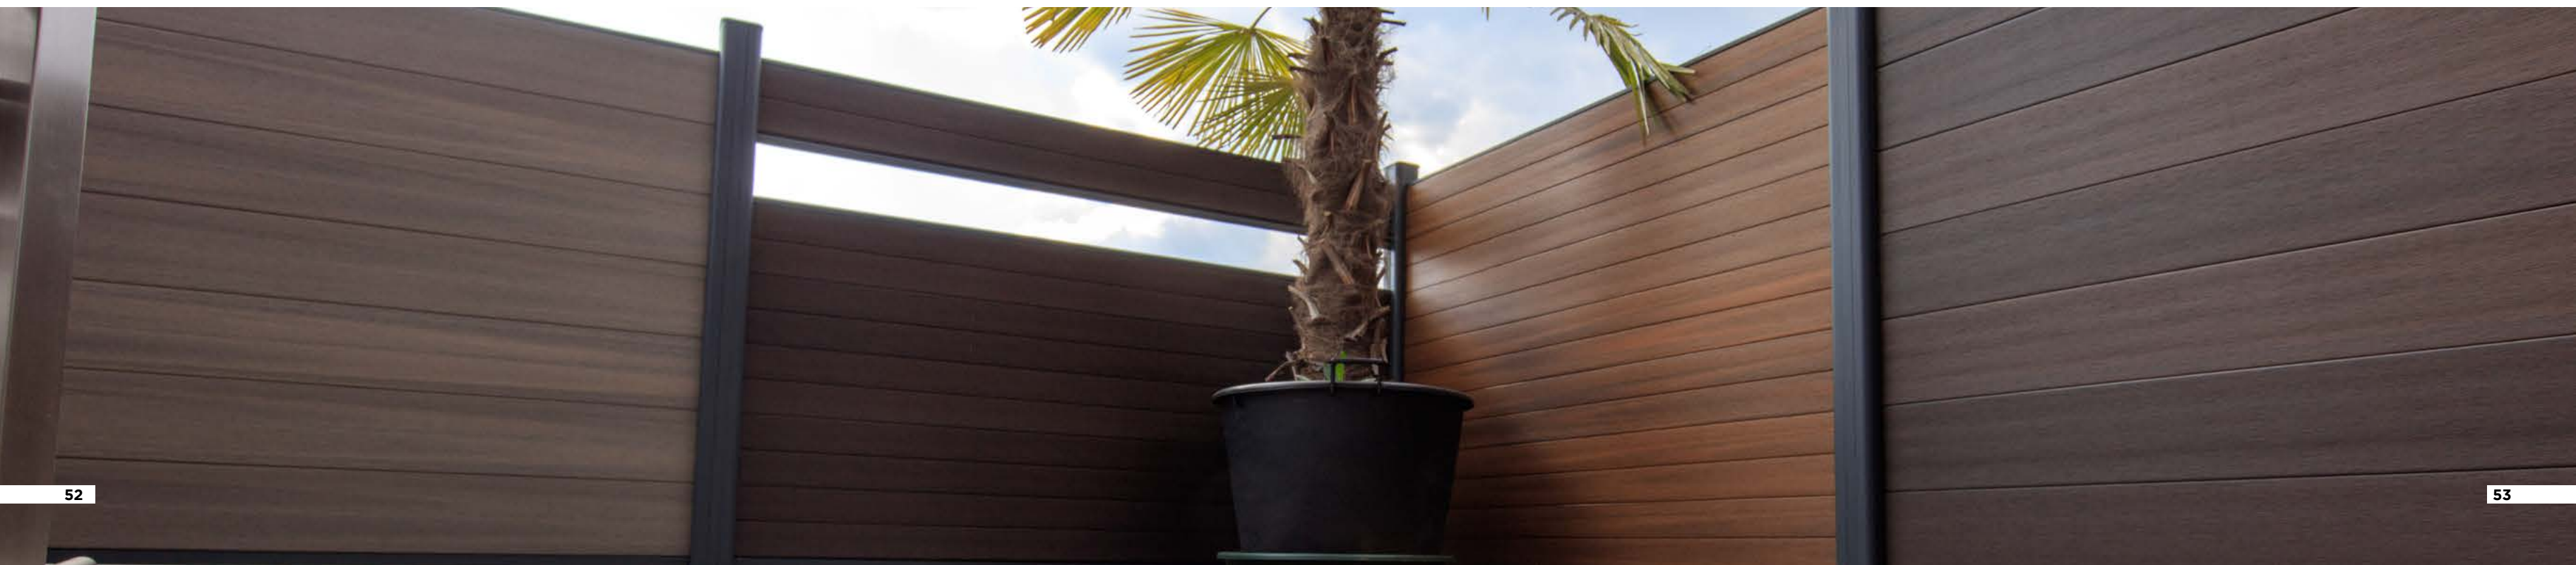

FENCING ACCESSORIES