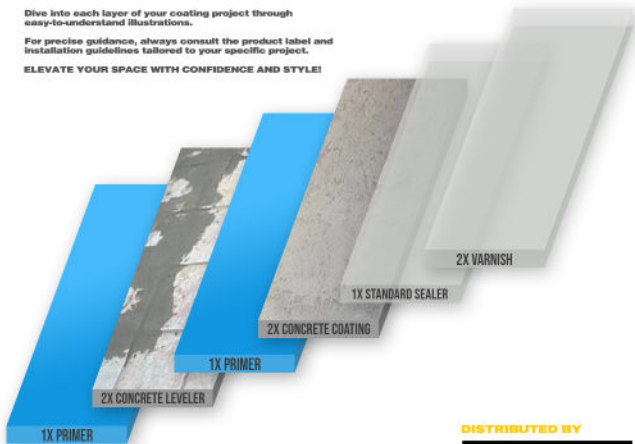

KIT STANDARD - IRREGULAR SURFACE WALL - FIREPLACE - FURNITURE

Dive into each layer of your coating project through easy-to-understand illustrations.

For precise guidance, always consult the product label and installation guidelines tailored to your specific project.

ELEVATE YOUR SPACE WITH CONFIDENCE AND STYLE!

Art
CONCRETE
COATING

DISTRIBUTED BY

FINEST
BUILDING SOLUTIONS LTD