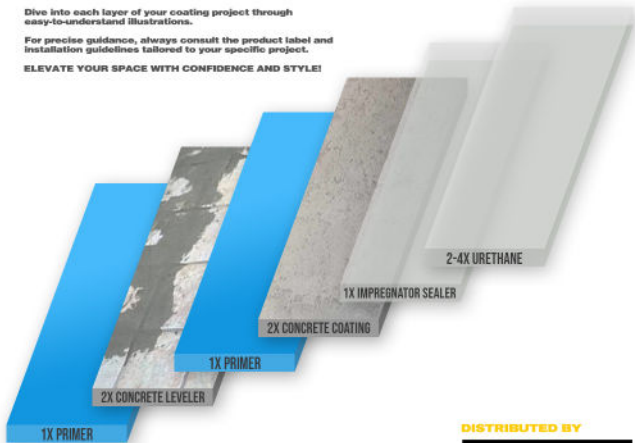

KIT STANDARD - IRREGULAR SURFACE - URETHANE SHOWER - FLOOR - COUNTERTOP

Dive into each layer of your coating project through easy-to-understand illustrations.

For precise guidance, always consult the product label and installation guidelines tailored to your specific project.

ELEVATE YOUR SPACE WITH CONFIDENCE AND STYLE!

Art
CONCRETE
COATING

DISTRIBUTED BY

FINEST
BUILDING SOLUTIONS LTD