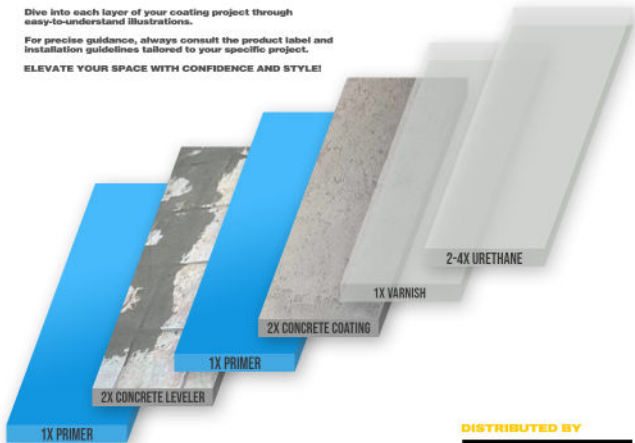

KIT EVOLUTION - IRREGULAR SURFACE - URETHANE SHOWER - FLOOR - COUNTERTOP

Dive into each layer of your coating project through easy-to-understand illustrations.

For precise guidance, always consult the product label and installation guidelines tailored to your specific project.

ELEVATE YOUR SPACE WITH CONFIDENCE AND STYLE!

Art
CONCRETE
COATING

DISTRIBUTED BY

FINEST
BUILDING SOLUTIONS LTD