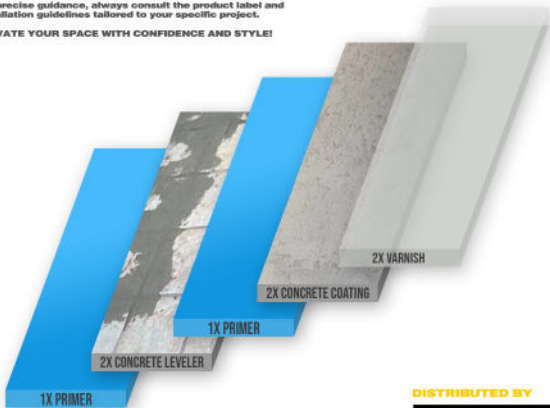

KIT EVOLUTION - IRREGULAR SURFACE WALL - FIREPLACE - FURNITURE

Dive into each layer of your coating project through easy-to-understand illustrations.

For precise guidance, always consult the product label and installation guidelines tailored to your specific project.

ELEVATE YOUR SPACE WITH CONFIDENCE AND STYLE!

DISTRIBUTED BY

FINEST
BUILDING SOLUTIONS LTD